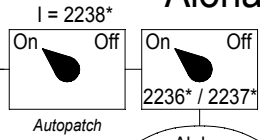

North

Western Oregon Radio Club NW Oregon

Note: Control codes are not to be given out over the air.
PL Tones outside of Portland are not to be given out over the air.

www.worc.info

X

WORC Trunk

Aloha
KA7OSM
442.525 +
PL 107.2 / 107.2

WORC Members may operate the EchoLink or IRLP Nodes. Enter the access code for the node for the other system. Then unkey and wait for the connection to be announced. Send the Disconnect code and unkey to disconnect from the other VOIP Node.