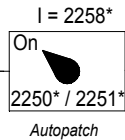

North

Western Oregon Radio Club NW Oregon

Note: Control codes are not to be given out over the air.
PL Tones outside of Portland are not to be given out over the air.

www.worc.info

X

WORC Trunk

Aloha
KA7OSM
442.525 +
PL 107.2 / 107.2

WORC Members may operate the EchoLink or IRLP Nodes. Enter the access code for the node for the other system. Then unkey and wait for the connection to be announced. Send the Disconnect code and unkey to disconnect from the other VOIP Node.

Clackamas

Clackamas
KJ7IY
146.80 -
PL 107.2 / 107.2

Clackamas
KJ7IY
443.150 +
PL 107.2 Hz

Clackamas
KB7WUK
1291.00 +/-
PL 107.2 Hz

Low Power FM

Hillsboro
KQRZ
100.7 FM-LP

Portland
KISN
95.1 FM-LP

Sandy

Sandy
KJ7IY
145.43 -
PL 107.2 Hz

Sandy
KJ7IY
53.350 -
PL 107.2 Hz

Sandy
KJ7IY
223.960 -
PL 107.2 Hz

Sandy
KJ7IY
442.875 +
PL 107.2 Hz

Mt Hood

Sandy
KJ7IY
146.80 -
PL 107.2 Hz

Mt Hood
WB7DZG
442.925 +
PL 107.2 Hz

Mt Hood
WB7DZG
52.97 -
PL 107.2 Hz

Future connections to the south

At the time of publication there are no Intertie connections south of Portland