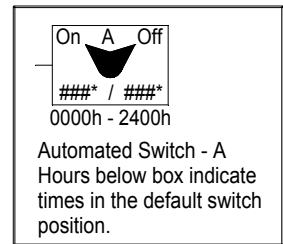

### Mt Hood

**Sandy**  
KJ7IY  
146.80 -  
PL 107.2 Hz

**Mt Hood**  
WB7DZG  
442.925 +  
PL 107.2 Hz

**Mt Hood**  
WB7DZG  
52.97 -  
PL 107.2 Hz

Future connections to the south

At the time of publication there are no Intertie connections south of Portland