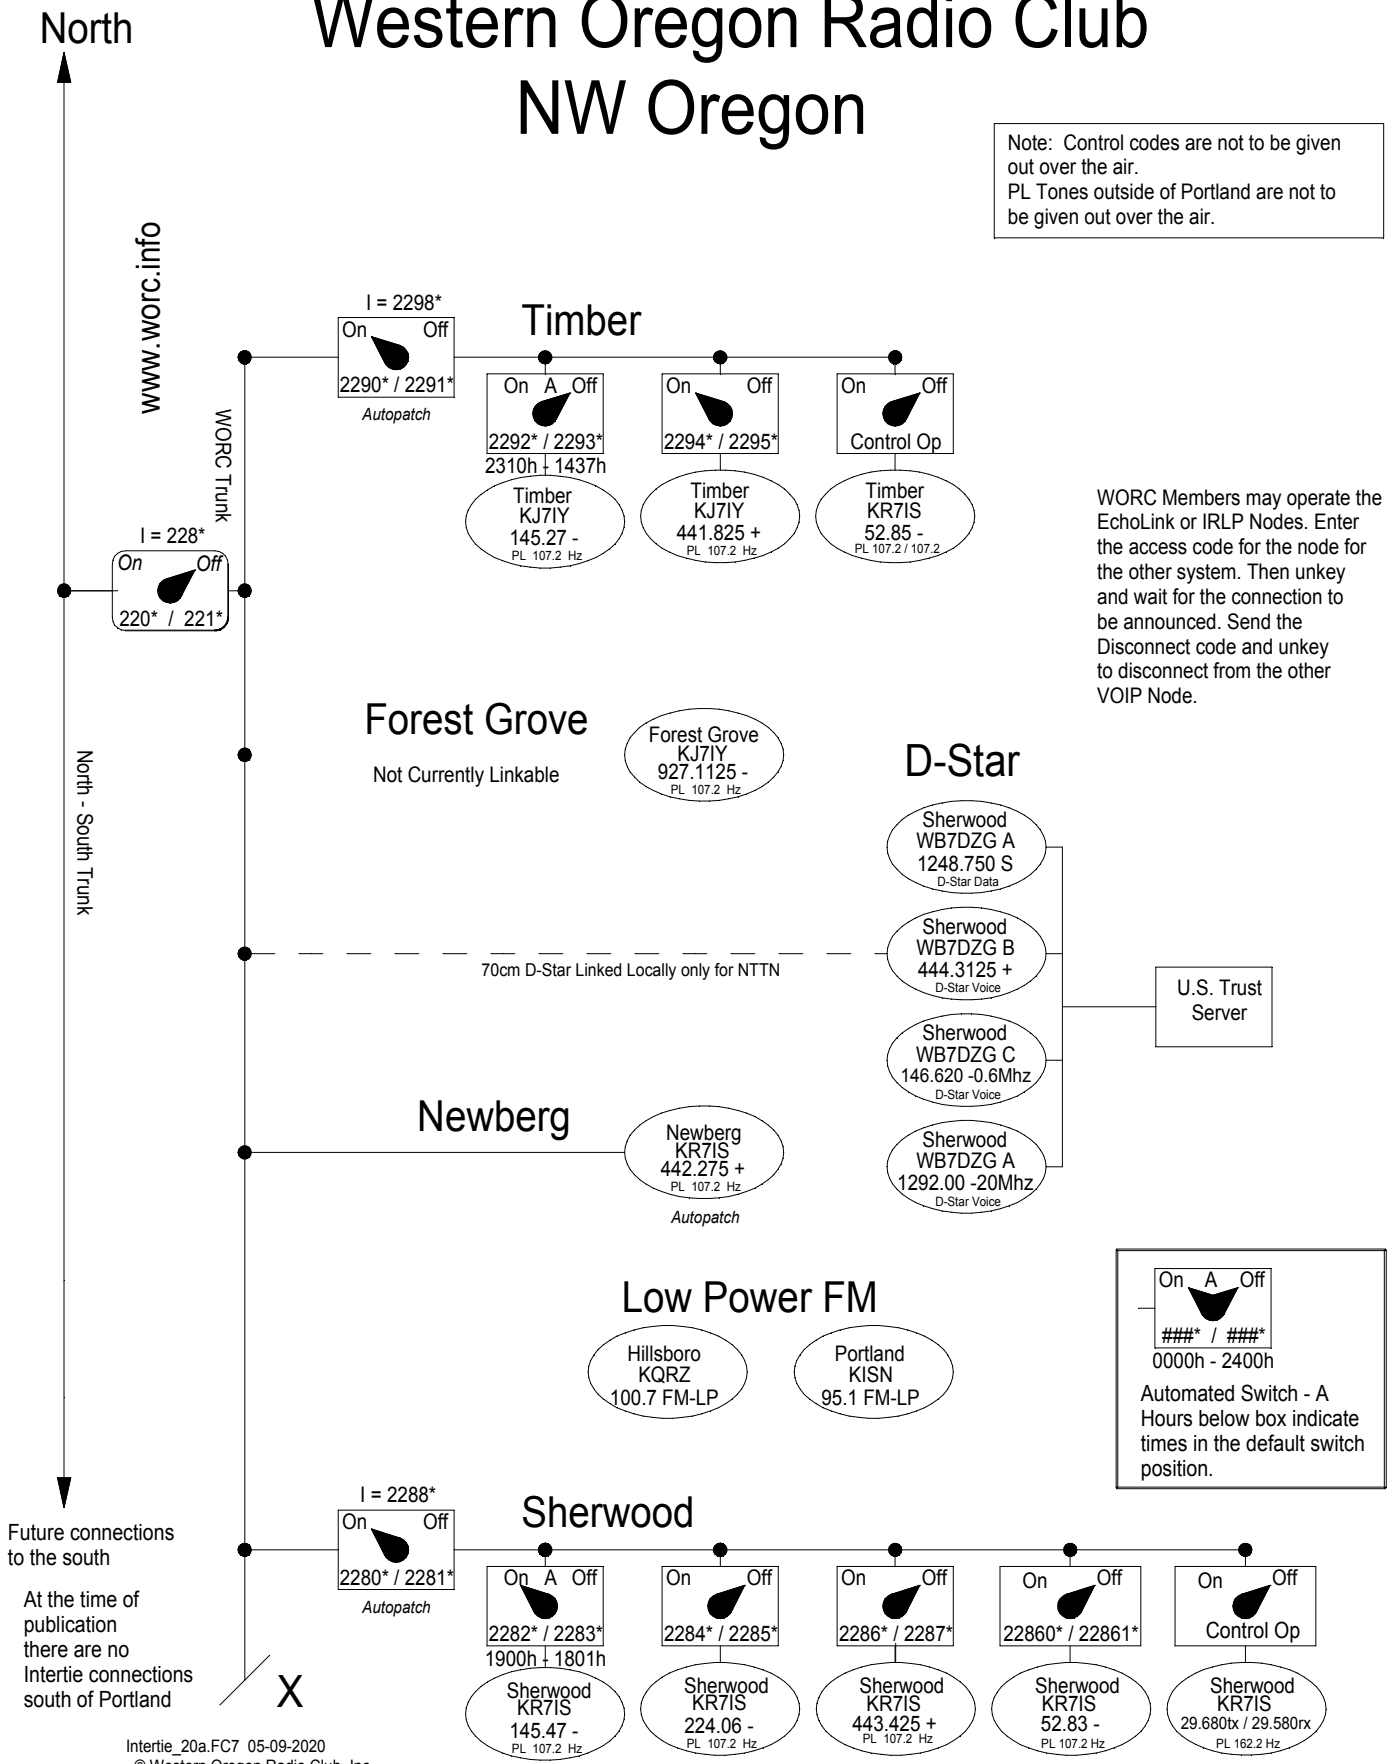

# Washington Western

Note: Control codes are not to be given out over the air.  
PL Tones are not to be given out over the air.

To Western Oregon Radio Club - NW Oregon

At the time of publication there are no Intertie connections south of Portland

# Washington Eastern

Note: Control codes are not to be given out over the air.  
PL Tones are not to be given out over the air.

|                  |                 |  |
|------------------|-----------------|--|
| Full Duplex Link | INTERTIE SWITCH |  |
| Half Duplex Link | REPEATER SWITCH |  |

# Western Oregon Radio Club NW Oregon

Note: Control codes are not to be given out over the air.  
PL Tones outside of Portland are not to be given out over the air.

North