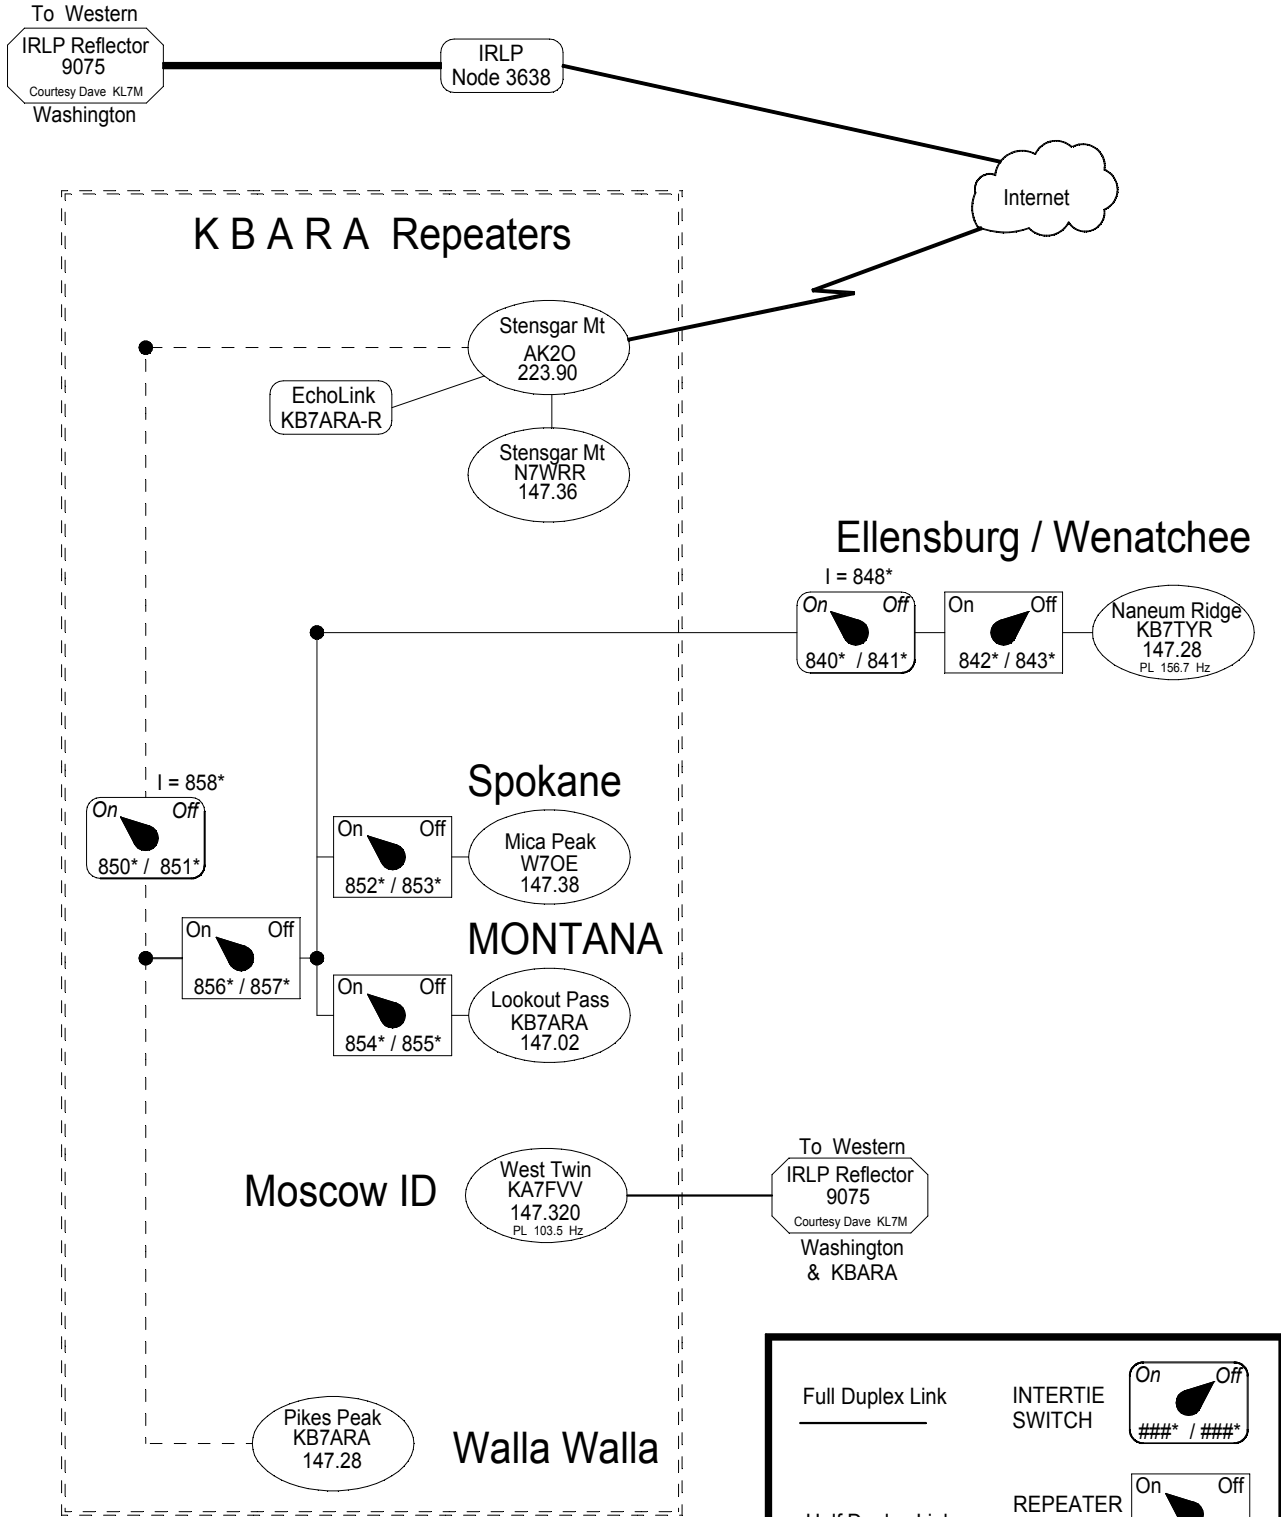

# Washington Western

Note: Control codes are not to be given out over the air.  
PL Tones are not to be given out over the air.

To Western Oregon Radio Club - NW Oregon

At the time of publication there are no Intertie connections south of Portland

# Washington Eastern

Note: Control codes are not to be given out over the air.  
PL Tones are not to be given out over the air.

|                  |                 |  |
|------------------|-----------------|--|
| Full Duplex Link | INTERTIE SWITCH |  |
| Half Duplex Link | REPEATER SWITCH |  |

# Western Oregon Radio Club NW Oregon

Note: Control codes are not to be given out over the air.  
PL Tones outside of Portland are not to be given out over the air.

North

WORC Members may operate the EchoLink or IRLP Nodes. Enter the access code for the node for the other system. Then unkey and wait for the connection to be announced. Send the Disconnect code and unkey to disconnect from the other VOIP Node.