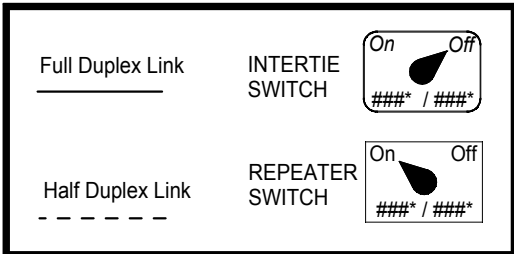

# Washington Eastern

Note: Control codes are not to be given out over the air.  
PL Tones are not to be given out over the air.

|                  |                 |  |
|------------------|-----------------|--|
| Full Duplex Link | INTERTIE SWITCH |  |
| Half Duplex Link | REPEATER SWITCH |  |