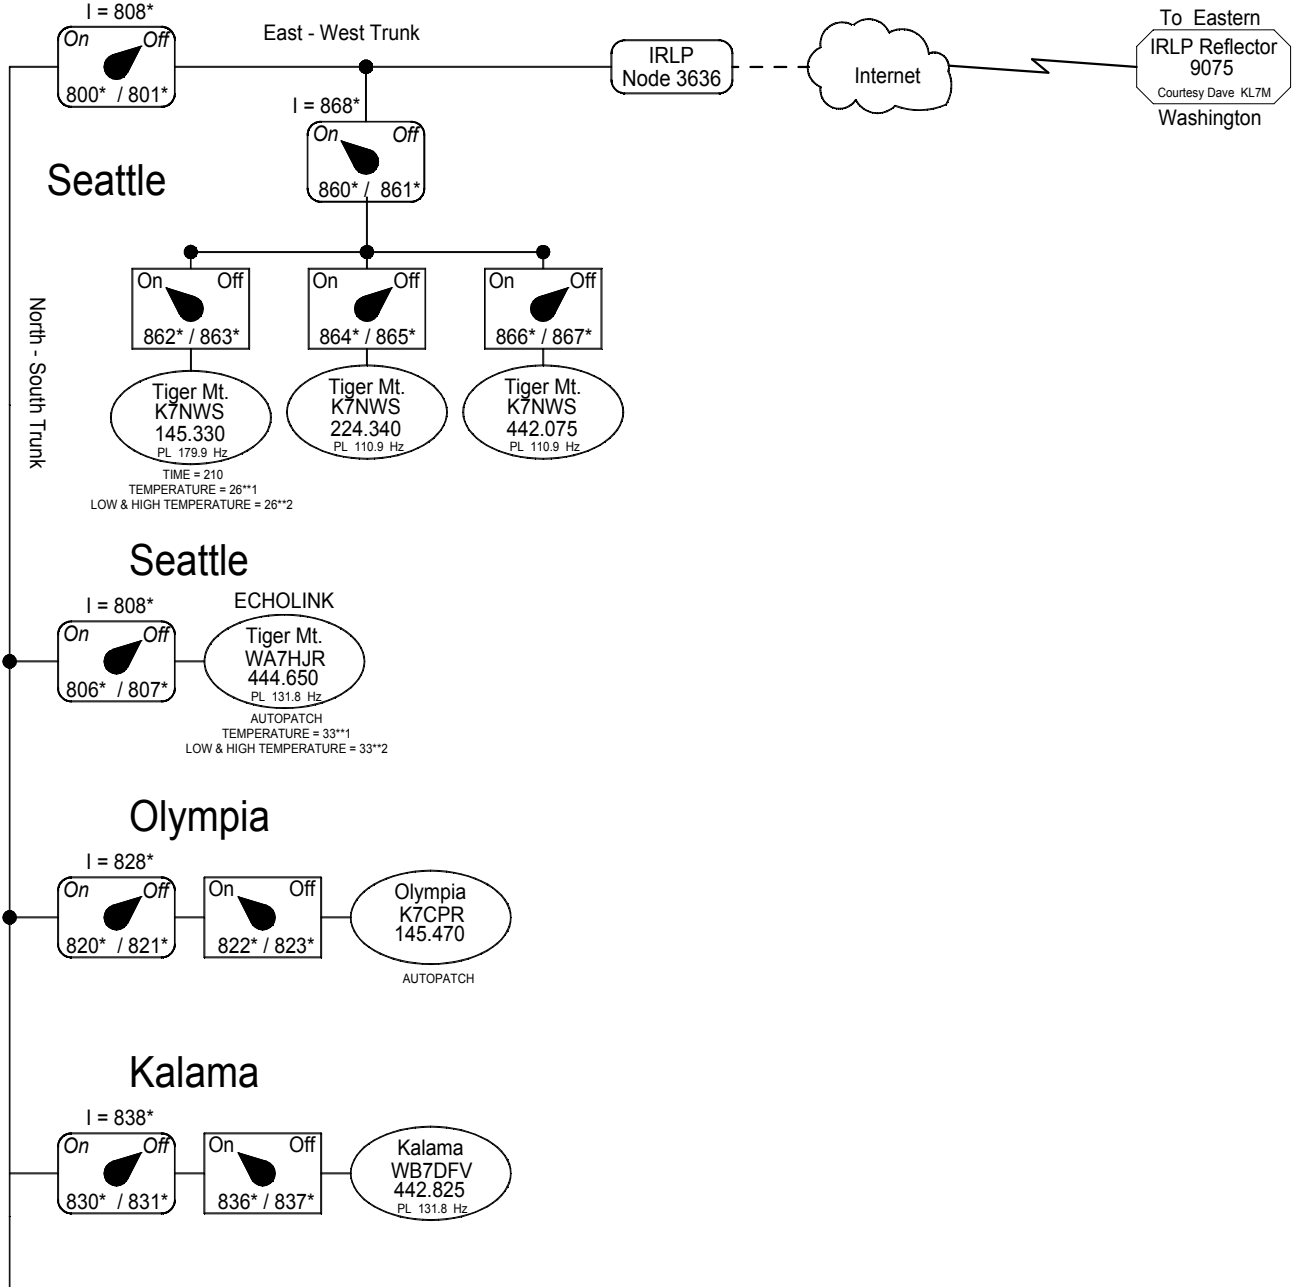

# Washington Western

Note: Control codes are not to be given out over the air.  
PL Tones are not to be given out over the air.

To Western Oregon Radio Club - NW Oregon

At the time of publication there are no Intertie connections south of Portland

# Washington Eastern

Note: Control codes are not to be given out over the air.  
PL Tones are not to be given out over the air.

|                  |                 |  |
|------------------|-----------------|--|
| Full Duplex Link | INTERTIE SWITCH |  |
| Half Duplex Link | REPEATER SWITCH |  |

WORC Members may operate the EchoLink or IRLP Nodes. Enter the access code for the node for the other system. Then unkey and wait for the connection to be announced. Send the Disconnect code and unkey to disconnect from the other VOIP Node.